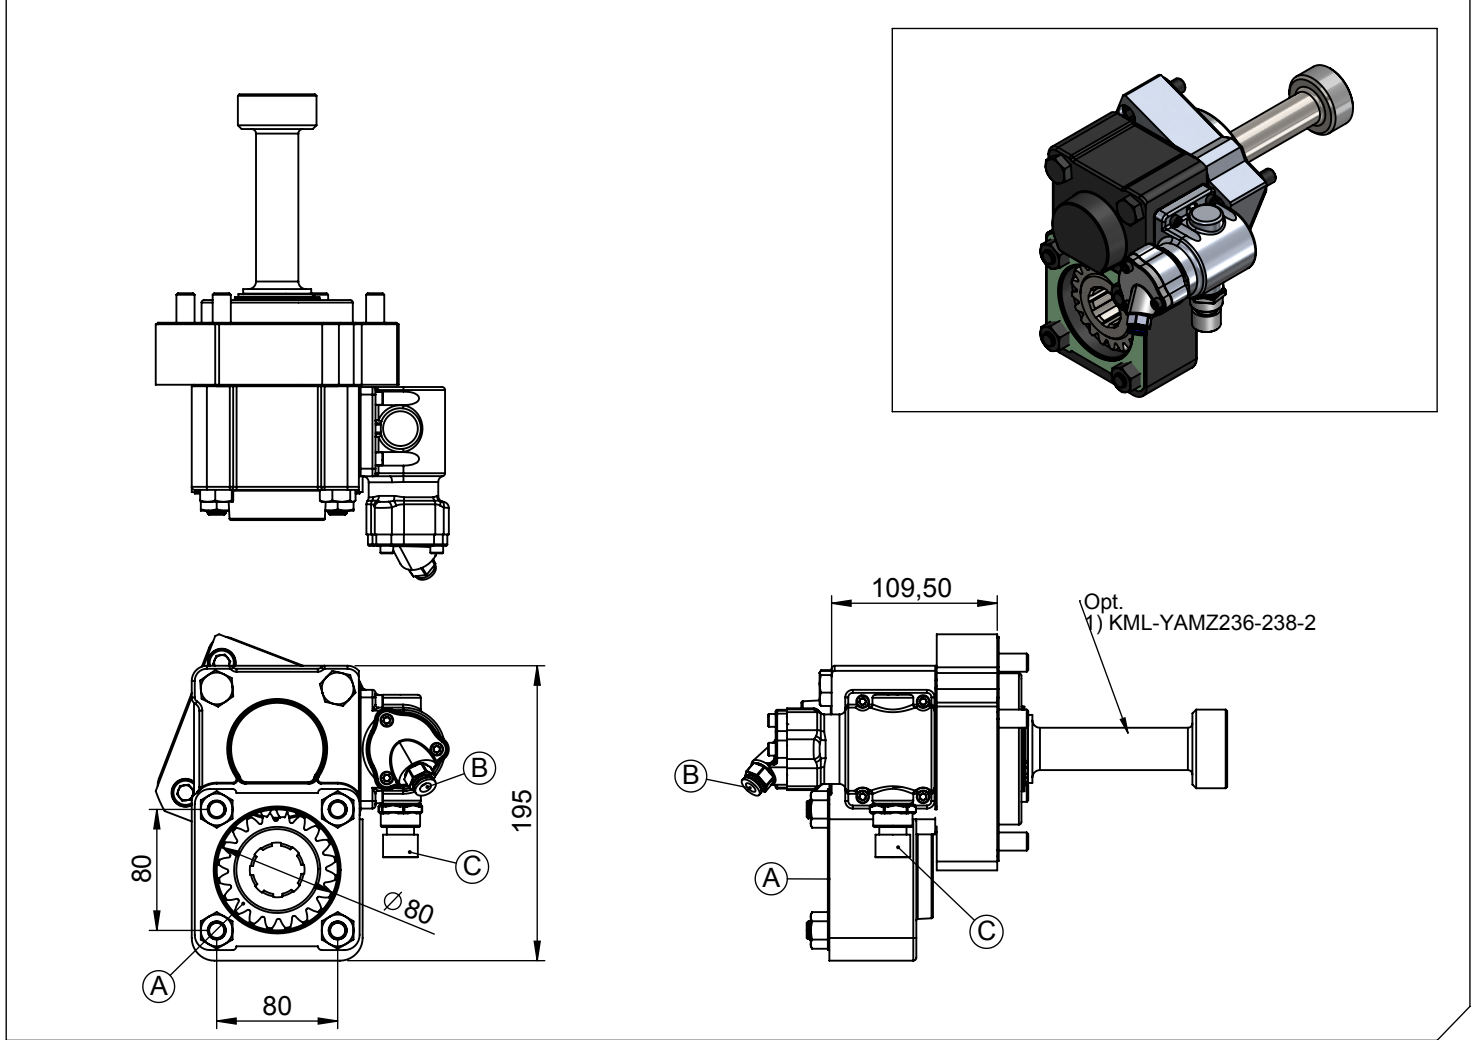

Vehicle Type	MAZ-YAMZ-URAL 54326-54323-64226-64229 / RM3 / FAVON / MAZ 5337A2-5093A-5337-53371 -5349-5429 / MAZ 533702-5433-54331-5551-5559-5551-55513-55514-5552-64225- URAL 4X4-6X6-4320-43202-43206-44202-5423 / ZIL 534330-534332-541730-541760 - URAL 5557-4320/10-4320/30-4320/31-4320/41 / MOAZ 4048-75051
Gearbox Type	JMZ-YAMZ-MAZ 236P - 238

Product Code	YMZ.3.236-238
Rev no-date	00/20.10.2016

Products Views

Component Details

A : PTO Output (Standard DIN 5462 8X32X36 ISO 4 Bolt)
Direct mounting UNI 3 bolt mtg. flange
Flanged
B : Air Inlet R 1/4"

Technical Details

Power	Maximum Torque		Input/Output	Mounting Side	Control Type
	kW	Nm			
38	360	37	1/1,2 1/0,83	Rear	Pneumatic
				Weight	Sense of Rotation
				16 kg	Opposite of Input